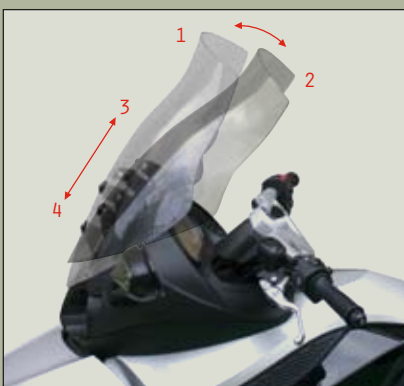

SAY HI TO C.H.A.D.

(COMPOSITE HIGH-TECH ADJUSTABLE DEFLECTOR)

No	Model	Year	Colour	S-D
170-900C	BRP Spyder	2008-09	Clear	299.99
170-900S	BRP Spyder	2008-09	Smoke	349.99

ADJUSTMENT

- DOT APPROVED.
- MADE OF 0.177" LEXAN.
- AERODYNAMIC SHAPE.
- AVAILABLE IN CLEAR OR LIGHT SMOKE.
- COMES WITH A UNIQUE BRACKET SYSTEM. THIS SYSTEM ALLOWS YOU TO CHANGE THE HEIGHT (3") AND THE ANGLE (50°) OF THE WINDSCREEN. YOU GET THE BEST WIND PROTECTION, NO MATTER HOW TALL YOU ARE.
- DIMENSION: 25" X 22" (HEIGHT X LENGTH)

POSITIONS

WIND DEFLECTION