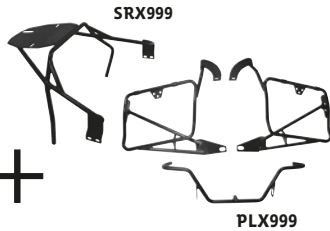

SPYDER KIT CONFIGURATION

To Order, please call ESI @
(518) 785-5810

V46 TOP CASE KIT

+

OR

+

V46

Description	No	S-D
Bag without lid	V46NLIP	224.99

Colour	No	S-D
Yellow	C46YB	69.99
Silver	C46SB	69.99
Red	C46RB	69.99

Mounting kit

Description	No	S-D
PL Specific top case bracket	SR999*	239.99
PLX Specific top case bracket	SRX999**	239.99

* Can be installed only with the PL999. If you want to install the topcase you also need PL999.

** Can be installed only with the PLX999. If you want to install the topcase you also need PLX999.

Accessories

Description	No	S-D
Soft backrest	E95S	69.99
Carrier	E107	69.99
Brake light	E105	51.99
Inside light	E106	22.99
Inner bag	E73	29.99