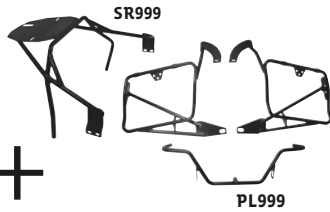

SPYDER KIT CONFIGURATION

To Order, please call ESI @
(518) 785-5810

V46 TOP CASE KIT

+

OR

+

V46

Description	No	S-D
Bag without lid	V46NLIP	224.99

Colour	No	S-D
Yellow	C46YB	69.99
Silver	C46SB	69.99
Red	C46RB	69.99

Mounting kit

Description	No	S-D
PL Specific top case bracket	SR999*	239.99
PLX Specific top case bracket	SRX999**	239.99

* Can be installed only with the PL999. If you want to install the topcase you also need PL999.

** Can be installed only with the PLX999. If you want to install the topcase you also need PLX999.

Accessories

Description	No	S-D
Soft backrest	E95S	69.99
Carrier	E107	69.99
Brake light	E105	51.99
Inside light	E106	22.99
Inner bag	E73	29.99