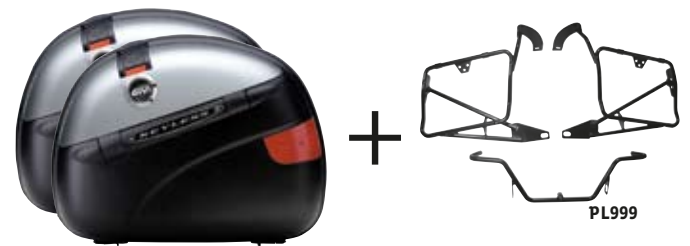

Accessories

Description	No	S-D
Removable inner bags	T443	79.99/2pcs

E21 SIDE CASE KIT

+

E21 Cruiser

Colour	No	S-D
Yellow	E21YB	262.99/2pcs
Silver	E21SB	262.99/2pcs
Red	E21RB	262.99/2pcs

Mounting kit

Description	No	S-D
Tubular holder for Monokey	PL999	369.99

E41 SIDE CASE KIT

+

E41 Keyless

Description	No	S-D
E41 Keyless side cases without lids	E41NS	489.99/2pcs

Colour	No	S-D
Yellow	E410YB*	199.99/2pcs
Silver	E410SB*	199.99/2pcs
Red	E410RB*	199.99/2pcs

* Lids only